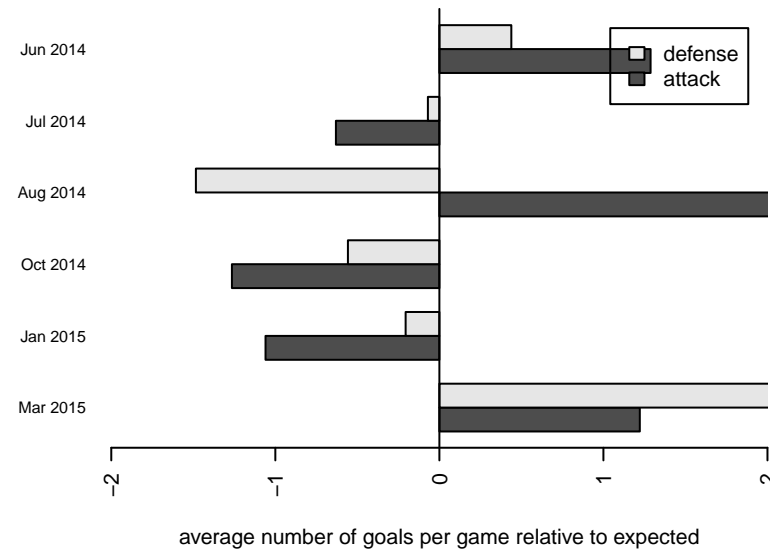

Performance relative to 13 month average