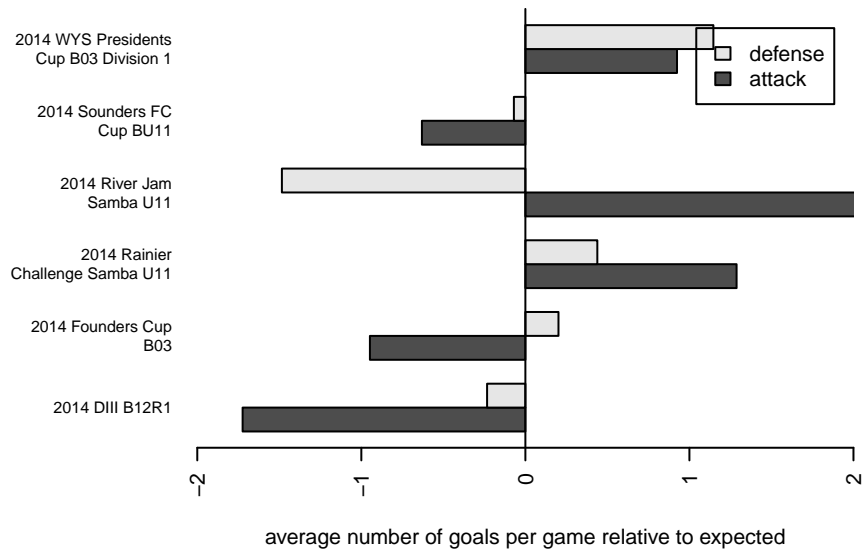

Performance relative to 13 month average