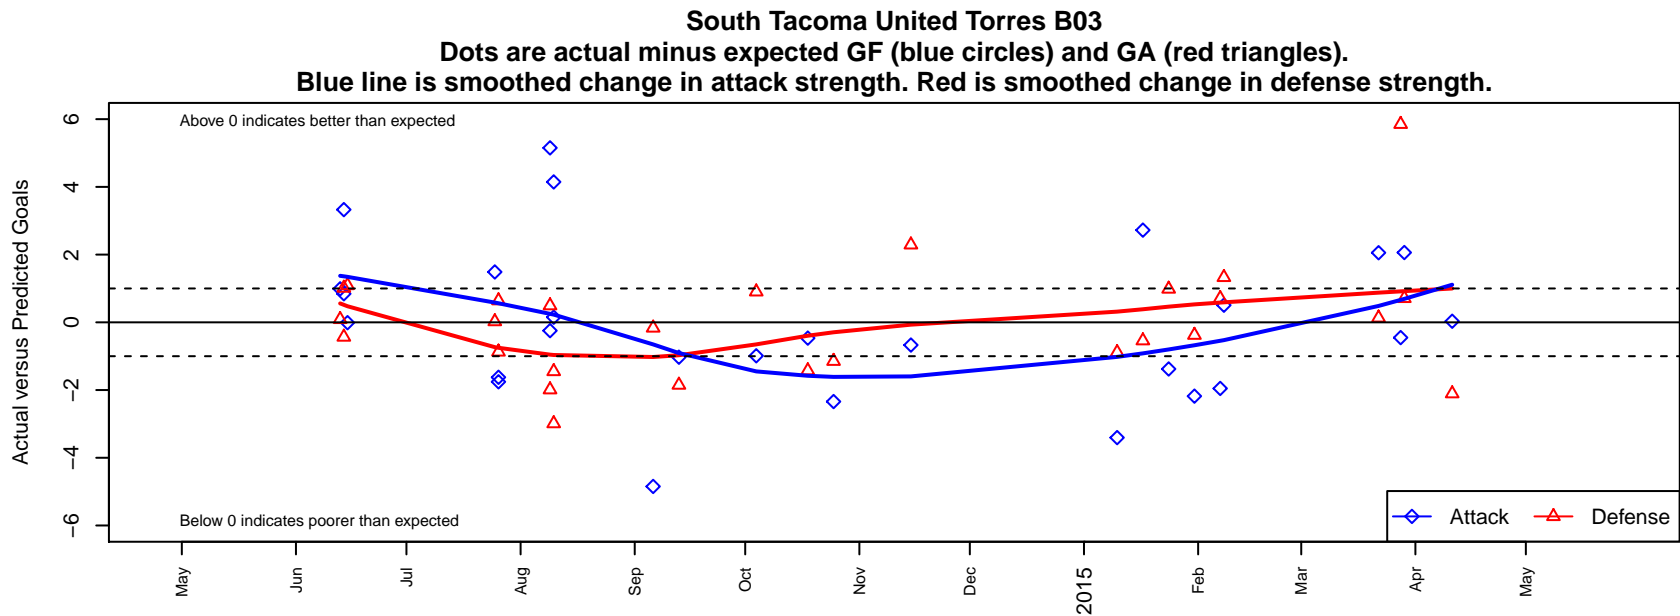

South Tacoma United Torres B03

South Tacoma United FC

Tacoma, WA

B03 total strength=599

attack=0.65 defense=0.38

fall league = DIII B12R1

notes= TU Little Stars; Torres 2013, 2014

alt names used:

Tacoma United Little Stars

Tacom United Bu11 Little Stars

Tacoma United Little Stars

South Tacoma – Little Stars

South Tacoma – Little Stars

Venues played:

2014 Rainier Challenge Samba U11

2014 Sounders FC Cup BU11

2014 River Jam Samba U11

2014 DIII B12R1

2014 Founders Cup B03

2014 WYS Presidents Cup B03 Division 1

**attack and defense variance (black dot)
relative to other teams
and top 10 in region**

**attack and defense rating
relative to others at age
and all opponents in last 13 months**