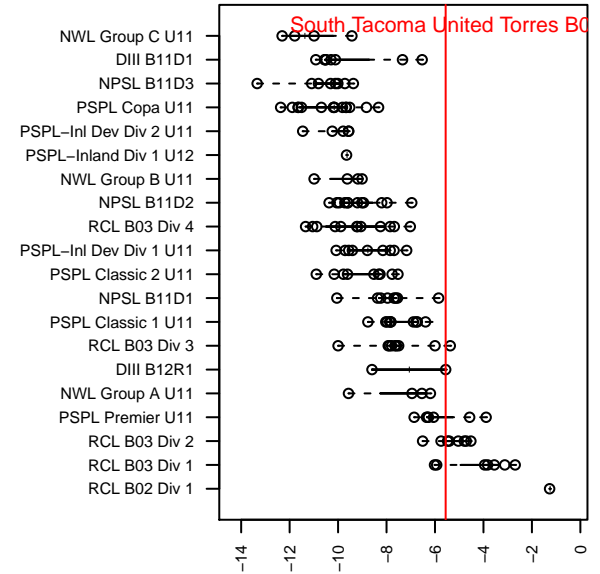

2014 River Jam Samba U11

2014 DIII B12R1

2014 Founders Cup B03

2014 WYS Presidents Cup B03 Division 1

**attack and defense variance (black dot)
relative to other teams
and top 10 in region**

**attack and defense rating
relative to others at age
and all opponents in last 13 months**